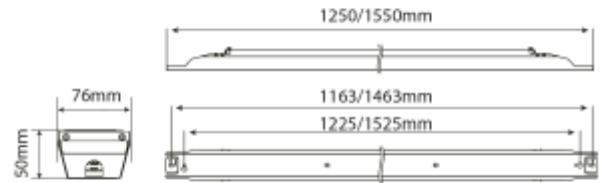

# PRODUCT SHEET

C Line Base

Art. no: 102511-2-01-1

Lighting Solutions

## C Line Base

### SPECIFICATIONS

Lightsource Type:	LED (replaceable)
System Power [W]:	60/50/42/33W
CCT (Color Temperature):	3000K
CRI / Ra:	80
Lumen Output:	9900lm
Lumen LED (tc=25):	11000lm
Beam Angle:	90°
Lens (Diffuser):	Clear
Dimming:	None
Flickerfree:	Yes
System Voltage [V]:	230V 50Hz
Connection:	Quickconnectx2
Mounting:	Surface, Ceiling
Lifetime [h]:	L80: 100 000h
Lumen/W:	165lm/W
MacAdam (SDCM):	3
Color:	Steel
Length [mm]:	1250mm
Height [mm]:	50mm
Width [mm]:	76mm
Weight [kg]:	2,04kg