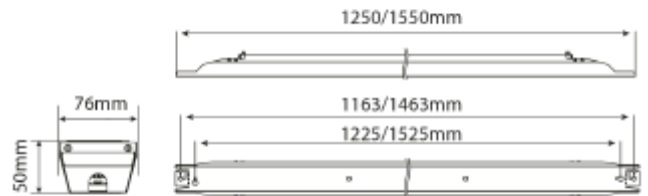

FDV SPEC SHEET

C Line Base

Art. no: 102512-2-00-1

Lighting Solutions

C Line Base

Art. no: 102512-2-00-1

LIGHT TECHNICAL

Lightsource Type:	LED (replaceable)
Lumen Output:	16500
Lumen LED (tc=25):	18000
Beam Angle:	60°
CCT (Color Temperature):	3000
CRI / Ra:	80
Color Code:	830
MacAdam (SDCM):	3
Lens (Diffuser):	Clear

PRODUCT

Ingress Protection:	IP23
Impact Protection:	IK08
Lifetime [h]:	L80: 100 000
Color:	Steel
Length [mm]:	1550
Height [mm]:	50
Width [mm]:	76
Weight [kg]:	2,54

ELECTRICAL DATA

Dimming:	None
Flickerfree:	Yes
System Power [W]:	100/83/65/57/48
System Voltage [V]:	230V 50Hz
Protection Class:	1
Current Output [mA]:	75