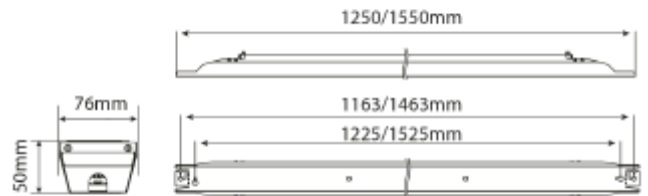

FDV SPEC SHEET

C Line Base

Art. no: 102512-2-01-1

Lighting Solutions

C Line Base

Art. no: 102512-2-01-1

LIGHT TECHNICAL

Lightsource Type:	LED (replaceable)
Lumen Output:	16500
Lumen LED (tc=25):	18000
Beam Angle:	90°
CCT (Color Temperature):	3000
CRI / Ra:	80
Color Code:	830
MacAdam (SDCM):	3
Lens (Diffuser):	Clear

PRODUCT

Ingress Protection:	IP23
Impact Protection:	IK08
Lifetime [h]:	L80: 100 000
Color:	Steel
Length [mm]:	1550
Height [mm]:	50
Width [mm]:	76
Weight [kg]:	2,54

ELECTRICAL DATA

Dimming:	None
Flickerfree:	Yes
System Power [W]:	100/83/65/57/48
System Voltage [V]:	230V 50Hz
Protection Class:	1
Current Output [mA]:	75