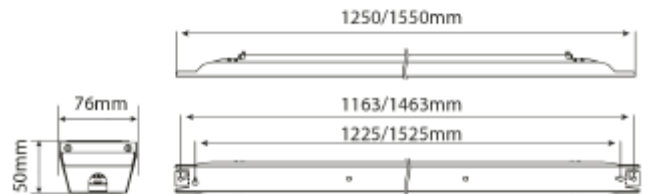

FDV SPEC SHEET

C Line Base

Art. no: 102517-2-00-1

Lighting Solutions

C Line Base

Art. no: 102517-2-00-1

LIGHT TECHNICAL

Lightsource Type:	LED (replaceable)
Lumen Output:	18000
Lumen LED (tc=25):	19800
Beam Angle:	60°
CCT (Color Temperature):	4000
CRI / Ra:	80
Color Code:	840
MacAdam (SDCM):	3
Lens (Diffuser):	Clear

PRODUCT

Ingress Protection:	IP23
Impact Protection:	IK08
Lifetime [h]:	L80: 100 000
Color:	Steel
Length [mm]:	1550
Height [mm]:	50
Width [mm]:	76
Weight [kg]:	2,54

ELECTRICAL DATA

Dimming:	None
Flickerfree:	Yes
System Power [W]:	100/83/65/57/48
System Voltage [V]:	230V 50Hz
Protection Class:	1
Current Output [mA]:	75