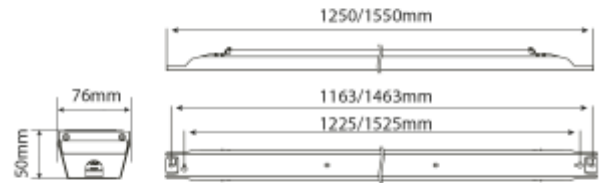

# PRODUCT SHEET

C Line Base

Art. no: 102517-2-01-1

Lighting Solutions

## C Line Base

### SPECIFICATIONS

|                          |                   |
|--------------------------|-------------------|
| Lightsource Type:        | LED (replaceable) |
| System Power [W]:        | 100/83/65/57/48W  |
| CCT (Color Temperature): | 4000K             |
| CRI / Ra:                | 80                |
| Lumen Output:            | 18000lm           |
| Lumen LED (tc=25):       | 19800lm           |
| Beam Angle:              | 90°               |
| Lens (Diffuser):         | Clear             |
| Dimming:                 | None              |
| Flickerfree:             | Yes               |
| System Voltage [V]:      | 230V 50Hz         |
| Connection:              | Quickconnectx2    |
| Mounting:                | Surface, Ceiling  |
| Lifetime [h]:            | L80: 100 000h     |
| Lumen/W:                 | 180lm/W           |
| MacAdam (SDCM):          | 3                 |
| Color:                   | Steel             |
| Length [mm]:             | 1550mm            |
| Height [mm]:             | 50mm              |
| Width [mm]:              | 76mm              |
| Weight [kg]:             | 2,54kg            |