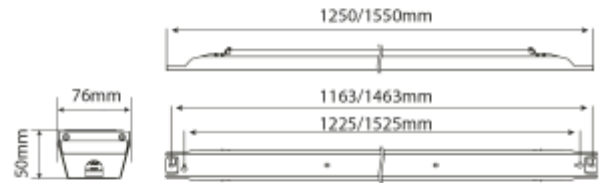

PRODUCT SHEET

(Copy) C Line Base

Art. no: 102517-2-NW-01-1

Lighting Solutions

(Copy) C Line Base

SPECIFICATIONS	
Lightsource Type:	LED (replaceable)
System Power [W]:	80W
CCT (Color Temperature):	4000K
CRI / Ra:	80
Lumen Output:	13600lm
Lumen LED (tc=25):	15800lm
Beam Angle:	90°
Lens (Diffuser):	Clear
Dimming:	Norlux Wireless Connect
Flickerfree:	Yes
System Voltage [V]:	230V 50Hz
Connection:	Quickconnectx2
Mounting:	Surface, Ceiling
Lifetime [h]:	L80: 100 000h
Lumen/W:	170lm/W
MacAdam (SDCM):	3
Color:	Steel
Length [mm]:	1550mm
Height [mm]:	50mm
Width [mm]:	76mm
Weight [kg]:	2,54kg