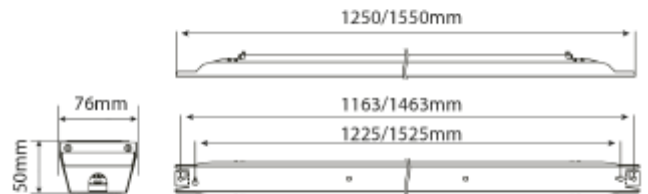

FDV SPEC SHEET
 (Copy) C Line Base
 Art. no: 102517-NW-01-1

(Copy) C Line Base

Art. no: 102517-NW-01-1

LIGHT TECHNICAL	
Lightsource Type:	LED (replaceable)
Lumen Output:	13600
Lumen LED (tc=25):	15800
Beam Angle:	90°
CCT (Color Temperature):	4000
CRI / Ra:	80
Color Code:	840
MacAdam (SDCM):	3
Lens (Diffuser):	Clear

PRODUCT	
Ingress Protection:	IP23
Impact Protection:	IK08
Lifetime [h]:	L80: 100 000
Color:	Steel
Length [mm]:	1550
Height [mm]:	50
Width [mm]:	76
Weight [kg]:	2,54

MOUNTING / CONNECTION	
Connection:	QuickConnect
Mounting:	Surface, Ceiling