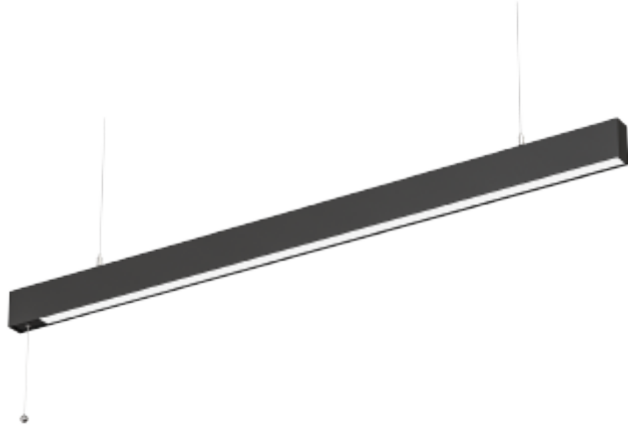

FDV SPEC SHEET
 Benu Slim
 Art. no: 102521-140-2-ddd

Benu Slim

Art. no: 102521-140-2-ddd

LIGHT TECHNICAL

Lightsource Type:	LED (built in)
Lumen Output:	7100
Lumen LED (tc=25):	7800
Beam Angle:	140° / 90°
CCT (Color Temperature):	3000
CRI / Ra:	90
Color Code:	930
MacAdam (SDCM):	3
Lens (Diffuser):	Micropris.

MOUNTING / CONNECTION

Connection:	18i5 DALI 3m
Mounting:	Suspended, Ceiling, Pendant

ELECTRICAL DATA

Dimming:	DALI2
Flickerfree:	Yes
System Power [W]:	50
System Voltage [V]:	230V 50Hz
Protection Class:	1
Socket / Cap-Base:	N/A
Current Output [mA]:	60

FDV SPEC SHEET

Benu Slim

Art. no: 102521-140-2-ddd

Lighting Solutions

PRODUCT

Ingress Protection:	IP20
Impact Protection:	IK02
Operating Temperature [°C]:	-20 - 45
Lifetime [h]:	L80B10: 100 000
Color:	Black
RAL:	RAL9005
Length [mm]:	1200
Height [mm]:	70
Width [mm]:	35
Weight [kg]:	1,65
Housing Material :	Aluminium