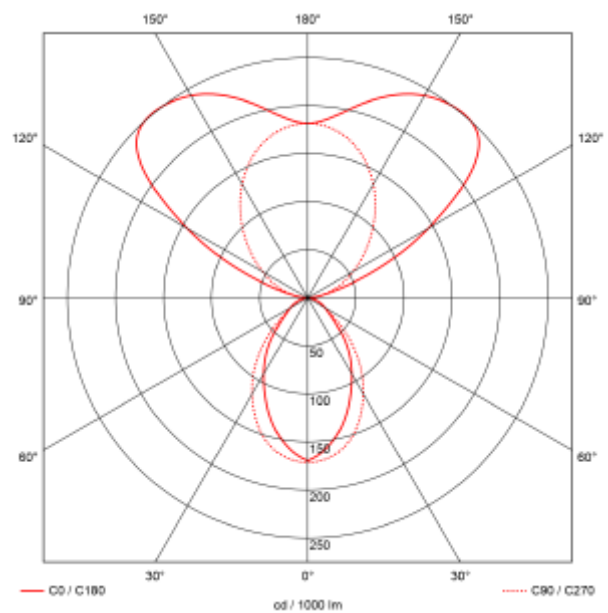

PRODUCT SHEET

Benu Slim

Art. no: 102521-140-3-ddd

Lighting Solutions

Benu Slim

SPECIFICATIONS

Lightsource Type:	LED (built in)
System Power [W]:	50W
CCT (Color Temperature):	3000K
CRI / Ra:	90
Lumen Output:	7100lm
Lumen LED (tc=25):	7800lm
Beam Angle:	140° / 90°
Lens (Diffuser):	Micropris.
Dimming:	DALI
Flickerfree:	Yes
System Voltage [V]:	230V 50Hz
Connection:	18i5 Quick connection
Mounting:	Suspended, Ceiling, Pendant
Lifetime [h]:	L80B10: 100 000h
Lumen/W:	138lm/W
UGR (<=):	19
MacAdam (SDCM):	3
Color:	White
Length [mm]:	1200mm
Height [mm]:	70mm
Width [mm]:	35mm
Weight [kg]:	1,65kg

Benu Slim is ideal for offices, meeting rooms, and other workspaces that require good lighting. With an impressive color rendering index (CRI) of 90 and a warm color temperature of 3000K, this LED luminaire creates a comfortable atmosphere. With a luminous flux of 7800lm and an efficiency of 138 lm/W, it provides powerful and energy-efficient lighting. The product has a length of 1200mm, width of 35mm, height of 70mm, and an IP rating of IP20, making it suitable for office spaces.