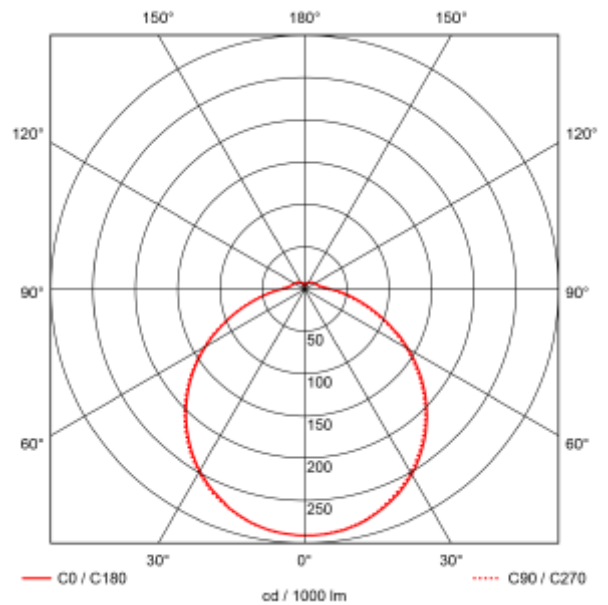

### SPECIFICATIONS

Lightsource Type:	LED (built in)
System Power [W]:	12W
CCT (Color Temperature):	3/4/5700
CRI / Ra:	80
Lumen Output:	1250lm
Lumen LED (tc=25):	1300lm
Beam Angle:	120°
Lens (Diffuser):	Opal
Dimming:	None
System Voltage [V]:	230V 50Hz
Connection:	QuickConnect
Mounting:	Surface, Ceiling
Lifetime [h]:	L80B10: 100 000h
Lumen/W:	108lm/W
Color:	White
Height [mm]:	85mm
Width [mm]:	260mm
Weight [kg]:	0,57kg