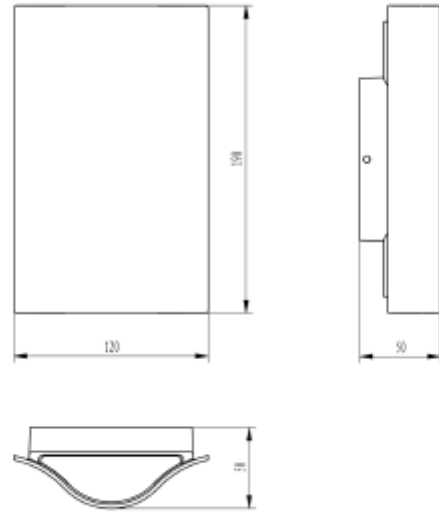

FDV SPEC SHEET

Vega 600lm 830 90° 12W Dark Grey

Art. no: 2450-90-7

Lighting Solutions

Vega 600lm 830 90° 12W Dark Grey

Art. no: 2450-90-7

LIGHT TECHNICAL

Lumen Output:	491
Lumen LED (tc=25):	600
Beam Angle:	90°
CCT (Color Temperature):	3000
CRI / Ra:	80
Color Code:	830
Lens (Diffuser):	Clear

MOUNTING / CONNECTION

Connection:	QuickConnect
Mounting:	Surface, Wall

ELECTRICAL DATA

Dimming:	None
System Power [W]:	2x6
System Voltage [V]:	230V 50Hz
Protection Class:	1
Max load pr circuit - B10:	17
Max load pr circuit - B16:	26
Max load pr circuit - C10:	29
Max load pr circuit - C16:	47
Leakage current [mA]:	0,5
Inrush current I _{max} [A]:	15
Inrush current time [µs]:	125
Socket / Cap-Base:	N/A
Current Output [mA]:	500
Voltage Forward Min [V]:	18
Voltage Forward Max [V]:	24

FDV SPEC SHEET

Vega 600lm 830 90° 12W Dark Grey

Art. no: 2450-90-7

Lighting Solutions

PRODUCT

Ingress Protection:	IP54
Impact Protection:	IK08
Operating Temperature [°C]:	-20 - 50
Color:	Dark Grey
Length [mm]:	120
Height [mm]:	190
Width [mm]:	50
Weight [kg]:	0,61