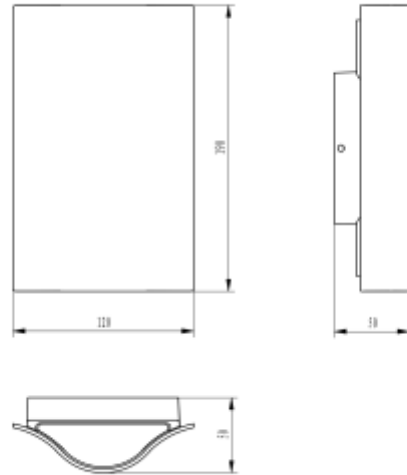

## PRODUCT SHEET

Vega 600lm 830 90° 12W Dark Grey

Art. no: 2450-90-7

Lighting Solutions

# Vega 600lm 830 90° 12W Dark Grey

SPECIFICATIONS	
System Power [W]:	2x6W
CCT (Color Temperature):	3000K
CRI / Ra:	80
Lumen Output:	491lm
Lumen LED (tc=25):	600lm
Beam Angle:	90°
Lens (Diffuser):	Clear
Dimming:	None
System Voltage [V]:	230V 50Hz
Connection:	QuickConnect
Mounting:	Surface, Wall
Lumen/W:	41lm/W
Color:	Dark Grey
Length [mm]:	120mm
Height [mm]:	190mm
Width [mm]:	50mm
Weight [kg]:	0,61kg