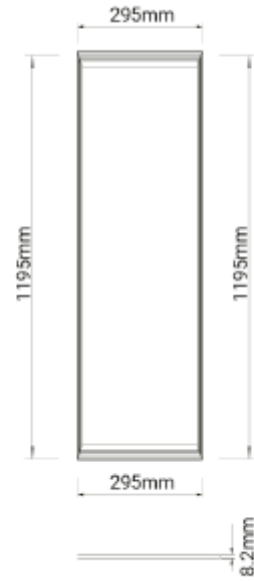

FDV SPEC SHEET

Panel

Art. no: 0321-4-01-3

Lighting Solutions

Panel

Art. no: 0321-4-01-3

LIGHT TECHNICAL

Lightsource Type:	LED (built in)
Lumen Output:	4399
Lumen LED (tc=25):	4900
Beam Angle:	110°
CCT (Color Temperature):	4000
CRI / Ra:	80
Color Code:	840
Lens (Diffuser):	Opal

Art. no: 0321-4-01-3

Lighting Solutions

PRODUCT

Ingress Protection:	IP40
Impact Protection:	IK05
Operating Temperature [°C]:	-10 - 40
Lifetime [h]:	L80B10: 100 000
Color:	White
Length [mm]:	1195
Height [mm]:	8,6
Width [mm]:	295
Weight [kg]:	2,6
Housing Material :	Aluminium
Diffuser Material:	PMMA
Material 2:	Mechanical installed part(Steel)