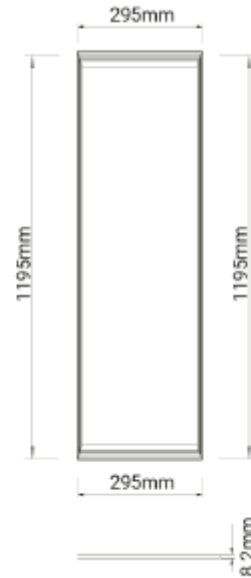

FDV SPEC SHEET

Panel

Art. no: 0321-4-02-3

Lighting Solutions

Panel

Art. no: 0321-4-02-3

LIGHT TECHNICAL

Lightsource Type:	LED (built in)
Lumen Output:	4246
Lumen LED (tc=25):	4900
Beam Angle:	110°
CCT (Color Temperature):	4000
CRI / Ra:	80
Color Code:	840
Lens (Diffuser):	Micropris.

MOUNTING / CONNECTION

Connection:	EPN0024
Mounting:	Recessed, Ceiling

ELECTRICAL DATA

Dimming:	Depending on Driver
System Power [W]:	36
System Voltage [V]:	230V 50Hz
Protection Class:	2