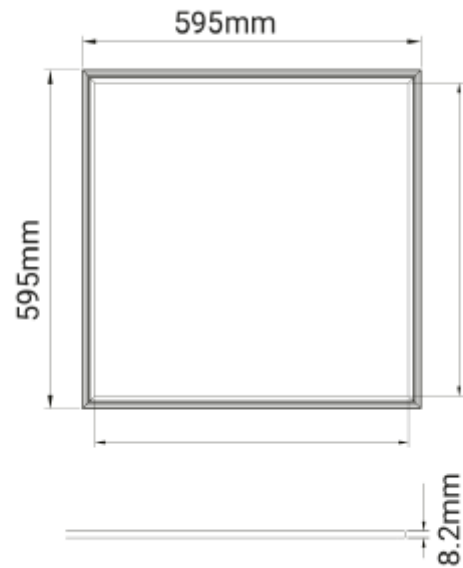

FDV SPEC SHEET

Panel

Art. no: 0330-4-01-3

Lighting Solutions

Panel

Art. no: 0330-4-01-3

LIGHT TECHNICAL

Lightsource Type:	LED (built in)
Lumen Output:	3811
Lumen LED (tc=25):	4500
CCT (Color Temperature):	3000
CRI / Ra:	80
Color Code:	830
MacAdam (SDCM):	3
Lens (Diffuser):	Opal

FDV SPEC SHEET

Panel

Art. no: 0330-4-01-3

Lighting Solutions

PRODUCT

Ingress Protection:	IP40
Impact Protection:	IK05
Operating Temperature [°C]:	-10 - 40
Lifetime [h]:	L80B10: 100 000
Color:	White
Length [mm]:	595
Height [mm]:	8,2
Width [mm]:	595
Weight [kg]:	2,97
Housing Material :	Aluminium
Diffuser Material:	PMMA
Material 2:	Mechanical installed part(Steel)