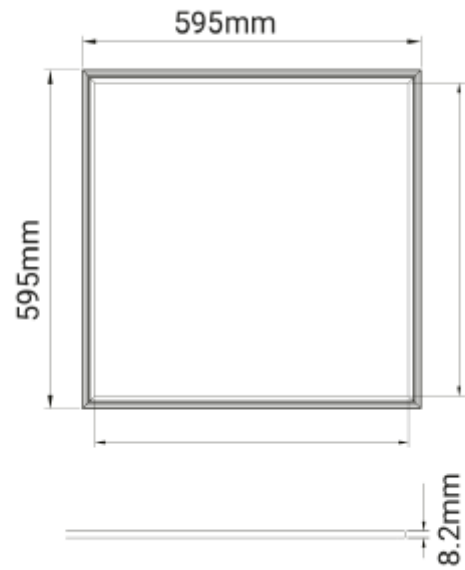

FDV SPEC SHEET

Panel

Art. no: 0340-4-02-3

Lighting Solutions

Panel

Art. no: 0340-4-02-3

LIGHT TECHNICAL

Lightsource Type:	LED (built in)
Lumen Output:	4000
Lumen LED (tc=25):	4900
Beam Angle:	110°
CCT (Color Temperature):	4000
CRI / Ra:	80
Color Code:	840
MacAdam (SDCM):	3
Lens (Diffuser):	Micropris.

FDV SPEC SHEET

Panel

Art. no: 0340-4-02-3

Lighting Solutions

PRODUCT

Ingress Protection:	IP40
Impact Protection:	IK05
Operating Temperature [°C]:	-10 - 40
Lifetime [h]:	L80B10: 100 000
Color:	White
Length [mm]:	595
Height [mm]:	8,2
Width [mm]:	595
Weight [kg]:	2,97