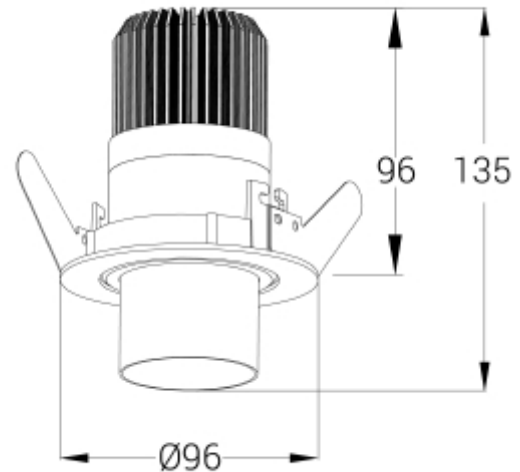

PRODUCT SHEET

Zoom Recessed COB

Art. no: 1013-560-2

Lighting Solutions

Zoom Recessed COB

Zoom Recessed, is relatively small downlight with a cut-out size of Ø81mm. The unique zoom patent makes it possible to vary the beam angle between 5 - and 60 degrees making this model highly versatile. The Zoom Recessed is available in both 2700 and 3000 Kelvin and is made from robust die-cast aluminum. Tilttable 25° Please see the table for technical details.

SPECIFICATIONS

Lightsource Type:	LED (built in)
System Power [W]:	15W
CCT (Color Temperature):	2700K
CRI / Ra:	90
Lumen LED (tc=25):	1250lm
Beam Angle:	5-60°
Lens (Diffuser):	Clear
Dimming:	Phase-Cut
System Voltage [V]:	230V 50Hz
Connection:	18i3 Quick connection
Mounting:	Recessed, Partial-recessed
Cut-out [mm]:	Ø81mm
MacAdam (SDCM):	3
Color:	Black
Height [mm]:	96mm
Width [mm]:	60mm
To be recessed in insulation:	No