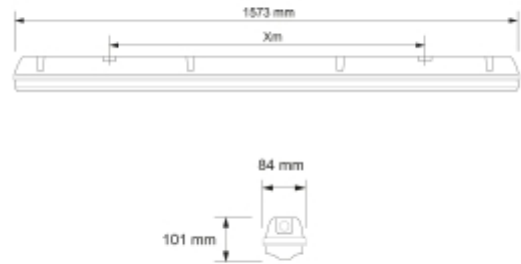

PRODUCT SHEET

Duna

Art. no: 10199058

Lighting Solutions

Duna

SPECIFICATIONS

Lightsource Type:	LED (built in)
System Power [W]:	47W
CCT (Color Temperature):	4000K
CRI / Ra:	80
Lumen Output:	5800lm
Lens (Diffuser):	PMMA Opal
Dimming:	None
System Voltage [V]:	230V 50Hz
Connection:	Terminal
Mounting:	Surface, Wall, Ceiling
Lifetime [h]:	L80B10: 100 000h
MacAdam (SDCM):	3
Through-wiring (mm ²):	5x2,5
Color:	Grey
Length [mm]:	1573mm
Height [mm]:	101mm
Width [mm]:	84mm
Weight [kg]:	2,2kg

Duna is a sealed industrial light fixture for ceiling surface mounting, indoor or outdoor under a roof. Duna is classified in accordance with IP66 / IK03. The light fixture is made from robust fiberglass and is equipped with a PMMA diffuser.

5x2,5mm² PG through-wiring.
Suitable for use in carwash.