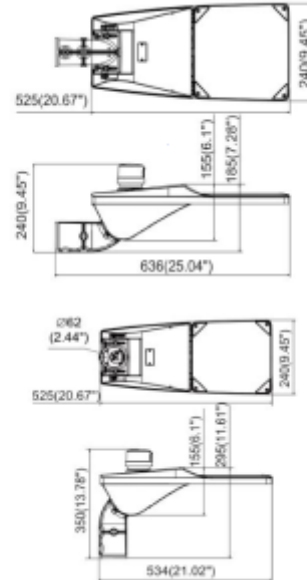

# PRODUCT SHEET

Joule

Art. no: 102010-03-1

Lighting Solutions

## SPECIFICATIONS

Lightsource Type:	LED (built in)
System Power [W]:	35/26/18/11W
CCT (Color Temperature):	4000K
CRI / Ra:	70
Lumen Output:	5325lm
Lumen LED (tc=25):	5800lm
Beam Angle:	P3 Assymetric
Dimming:	None
System Voltage [V]:	230V 50Hz
Connection:	Cable 5m
Mounting:	Wall, Mast
Lifetime [h]:	L80B10: 100 000h
Lumen/W:	152lm/W
MacAdam (SDCM):	5
Color:	Grey
Length [mm]:	615mm
Height [mm]:	225mm
Width [mm]:	350mm
Weight [kg]:	6,22kg