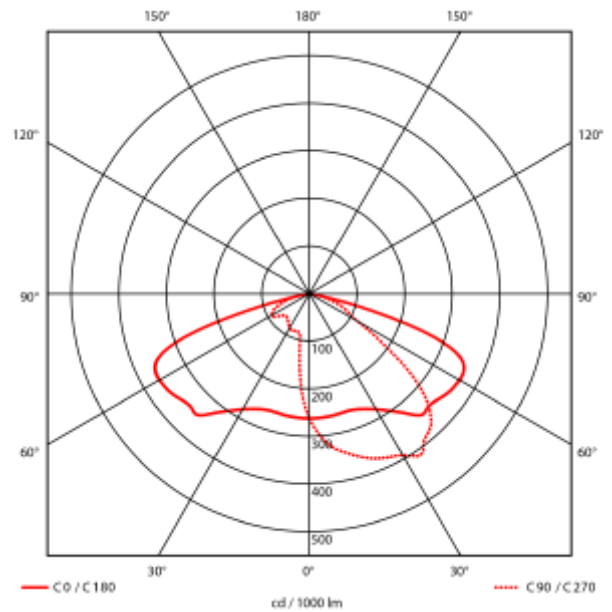

## SPECIFICATIONS

Lightsource Type:	LED (built in)
System Power [W]:	35/26/18/11W
CCT (Color Temperature):	4000K
CRI / Ra:	70
Lumen Output:	5325lm
Lumen LED (tc=25):	5800lm
Beam Angle:	P3 Assymetric
Dimming:	None
System Voltage [V]:	230V 50Hz
Connection:	Cable 5m
Mounting:	Wall, Mast
Lifetime [h]:	L80B10: 100 000h
Lumen/W:	152lm/W
MacAdam (SDCM):	5
Color:	Grey
Length [mm]:	615mm
Height [mm]:	225mm
Width [mm]:	350mm
Weight [kg]:	6,22kg