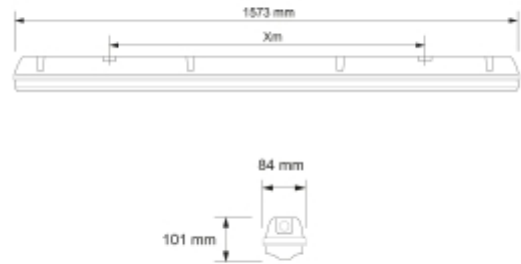

PRODUCT SHEET

Duna

Art. no: 10206336

Lighting Solutions

Duna

SPECIFICATIONS	
Lightsource Type:	LED (built in)
System Power [W]:	59W
CCT (Color Temperature):	4000K
CRI / Ra:	80
Lumen Output:	10000lm
Lens (Diffuser):	PMMA Opal
Dimming:	None
System Voltage [V]:	230V 50Hz
Connection:	Terminal
Mounting:	Surface, Wall, Ceiling
Lifetime [h]:	L80B10: 100 000h
Lumen/W:	139lm/W
MacAdam (SDCM):	3
Color:	Grey
Length [mm]:	1573mm
Height [mm]:	84mm
Width [mm]:	101mm
Weight [kg]:	2,2kg

Duna is a sealed industrial light fixture for ceiling surface mounting, indoor or outdoor under a roof. Duna may have 5x2,5mm2 PG through-wiring.

Opal PC (IK08) or PMMA (IK03) diffuser. Ask for Chemical agents list to check material resistance.