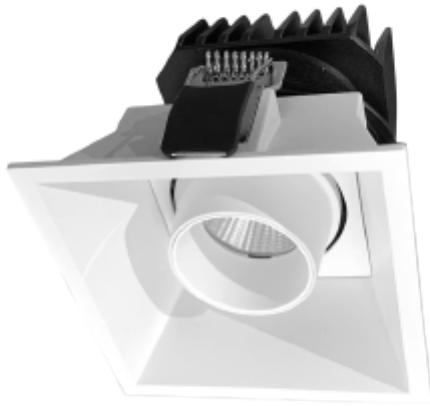

FDV SPEC SHEET

Make D2W 45-950lm 930-919 34° 9,4W WH w/o driver
Art. no: 11080-D2W-34-3

Lighting Solutions

Make D2W 45-950lm 930-919 34° 9,4W WH w/o driver

Art. no: 11080-D2W-34-3

LIGHT TECHNICAL

Lightsource Type:	LED (built in)
Lumen LED (tc=25):	45-950
Beam Angle:	34°
CCT (Color Temperature):	3000-1900K D2W
CRI / Ra:	90
Color Code:	930-919
MacAdam (SDCM):	3
Lens (Diffuser):	Clear

MOUNTING / CONNECTION

Connection:	Depending on driver
Cut-out [mm]:	86X86
Mounting:	Recessed, Ceiling

ELECTRICAL DATA

Dimming:	Depending on Driver
System Power [W]:	9,4
System Voltage [V]:	230V 50Hz
Protection Class:	3
Socket / Cap-Base:	N/A
Current Output [mA]:	500

FDV SPEC SHEET

Make D2W 45-950lm 930-919 34° 9,4W WH w/o driver
Art. no: 11080-D2W-34-3

Lighting Solutions

PRODUCT

To be recessed in insulation:	No
Ingress Protection:	IP20
Lifetime [h]:	L80B10: 100 000
Color:	White
Length [mm]:	92
Height [mm]:	107
Width [mm]:	92