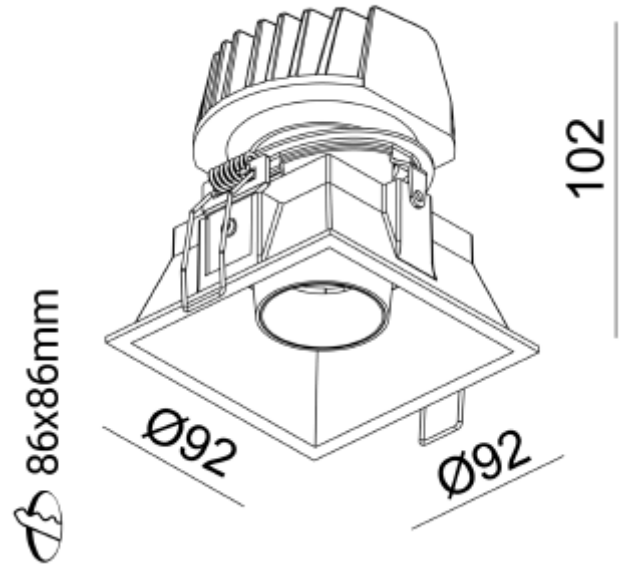

FDV SPEC SHEET

Make D2W 45-950lm 930-919 34° 9,4W WH w/o driver
Art. no: 11080-D2W-34-3

Lighting Solutions

Make D2W 45-950lm 930-919 34° 9,4W WH w/o driver

Art. no: 11080-D2W-34-3

LIGHT TECHNICAL

Lightsource Type:	LED (built in)
Lumen LED (tc=25):	45-950
Beam Angle:	34°
CCT (Color Temperature):	3000-1900K D2W
CRI / Ra:	90
Color Code:	930-919
MacAdam (SDCM):	3
Lens (Diffuser):	Clear

MOUNTING / CONNECTION

Connection:	Depending on driver
Cut-out [mm]:	86X86
Mounting:	Recessed, Ceiling

ELECTRICAL DATA

Dimming:	Depending on Driver
System Power [W]:	9,4
System Voltage [V]:	230V 50Hz
Protection Class:	3
Socket / Cap-Base:	N/A
Current Output [mA]:	500

FDV SPEC SHEET

Make D2W 45-950lm 930-919 34° 9,4W WH w/o driver
Art. no: 11080-D2W-34-3

Lighting Solutions

PRODUCT

To be recessed in insulation:	No
Ingress Protection:	IP20
Lifetime [h]:	L80B10: 100 000
Color:	White
Length [mm]:	92
Height [mm]:	107
Width [mm]:	92