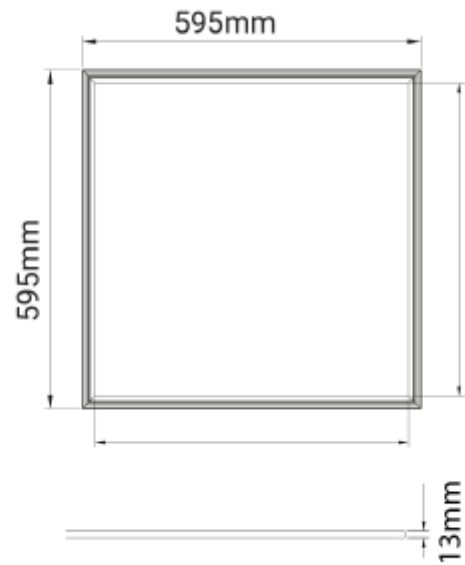

FDV SPEC SHEET

Panel

Art. no: 2272-3

Lighting Solutions

Panel

Art. no: 2272-3

LIGHT TECHNICAL

Lightsource Type:	LED (built in)
Lumen Output:	3138
Lumen LED (tc=25):	4800
CCT (Color Temperature):	4000
CRI / Ra:	90
Color Code:	940
Lens (Diffuser):	Opal

MOUNTING / CONNECTION

Connection:	IP65 Plug
Mounting:	Recessed, Ceiling

ELECTRICAL DATA

Dimming:	None
System Power [W]:	40
System Voltage [V]:	230V 50Hz
Protection Class:	1

FDV SPEC SHEET

Panel

Art. no: 2272-3

Lighting Solutions

PRODUCT

Ingress Protection:	IP65
Impact Protection:	IK03
Operating Temperature [°C]:	-10 - 40
Lifetime [h]:	L80B10: 100 000
Color:	White
Length [mm]:	595
Height [mm]:	13
Width [mm]:	595