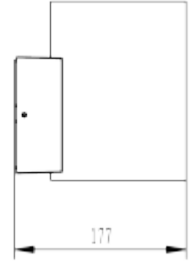

PRODUCT SHEET

Dalim Up or Down 1200lm 40° 20W Dark Grey Phasecut
Art. no: 2435-40-7

Lighting Solutions

Dalim Up or Down 1200lm 40° 20W Dark Grey Phasecu

Dalim are a wall mounted outdoor luminaire. Suited for larger buildings.
Quickconnect for easy installation.

SPECIFICATIONS

Lightsource Type:	LED (built in)
System Power [W]:	20W
CCT (Color Temperature):	3000K
CRI / Ra:	80
Lumen Output:	1101lm
Lumen LED (tc=25):	1200lm
Beam Angle:	40°
Lens (Diffuser):	Clear
Dimming:	Phase-Cut
System Voltage [V]:	230V 50Hz
Connection:	QuickConnect
Mounting:	Surface, Wall
Lifetime [h]:	L80: 100 000h
Color:	Dark Grey
Length [mm]:	177mm
Height [mm]:	185mm
Width [mm]:	140mm
Weight [kg]:	1,8kg