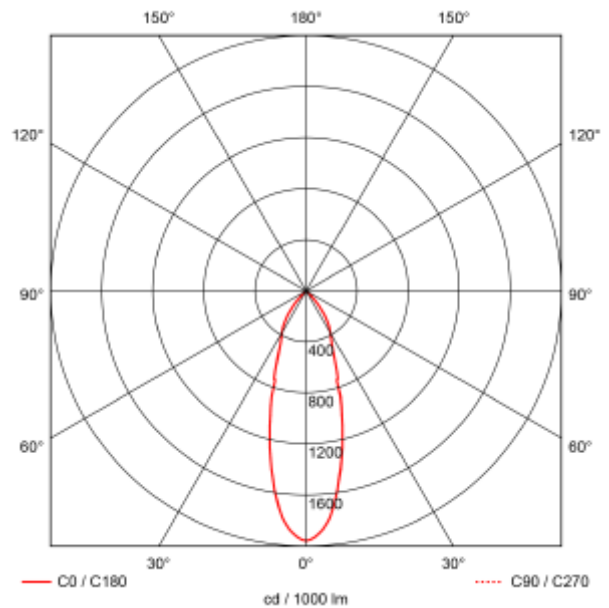

### SPECIFICATIONS

System Power [W]:	8W
CCT (Color Temperature):	2700K
CRI / Ra:	90
Lumen LED (tc=25):	600lm
Beam Angle:	36°
Lens (Diffuser):	Clear
Dimming:	Phase-Cut
System Voltage [V]:	230V 50Hz
Connection:	QuickConnect
Mounting:	Recessed, Ceiling
Cut-out [mm]:	Ø93mm
MacAdam (SDCM):	3
Color:	Black
Height [mm]:	56mm
Width [mm]:	100mm
To be recessed in insulation:	No

Sargas is an indoor downlight that can be tilted 53° and rotated 350° so you can point the light where you need it. This makes the downlight suitable for pitched roof, but also for flat ceilings to light up a wall, paintings or details you want to highlight. Comes with phase-cut driver with QuickConnect for easy installation. Cut-out Ø93mm.