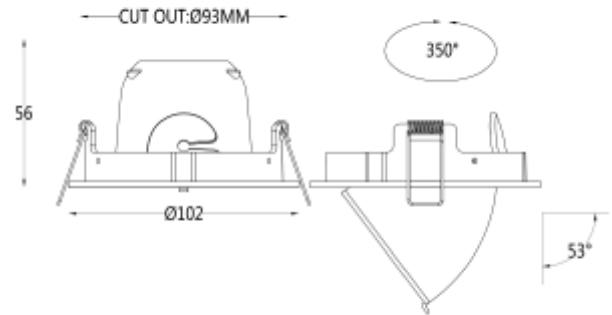

# Sargas Rotatable

 93mm

### SPECIFICATIONS

System Power [W]:	8W
CCT (Color Temperature):	2700K
CRI / Ra:	90
Lumen LED (tc=25):	600lm
Beam Angle:	36°
Lens (Diffuser):	Clear
Dimming:	Phase-Cut
System Voltage [V]:	230V 50Hz
Connection:	QuickConnect
Mounting:	Recessed, Ceiling
Cut-out [mm]:	Ø93mm
MacAdam (SDCM):	3
Color:	Black
Height [mm]:	56mm
Width [mm]:	100mm
To be recessed in insulation:	No

Sargas is an indoor downlight that can be tilted 53° and rotated 350° so you can point the light where you need it. This makes the downlight suitable for pitched roof, but also for flat ceilings to light up a wall, paintings or details you want to highlight. Comes with phase-cut driver with QuickConnect for easy installation. Cut-out Ø93mm.