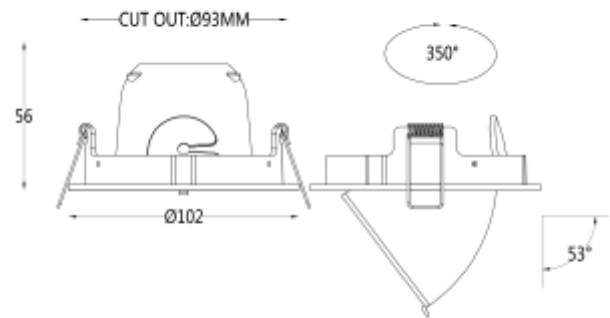

PRODUCT SHEET

Sargas Rotatable
Art. no: 29927-36-3

Lighting Solutions

Sargas Rotatable

 93mm

SPECIFICATIONS

System Power [W]:	8W
CCT (Color Temperature):	2700K
CRI / Ra:	90
Lumen LED (tc=25):	600lm
Beam Angle:	36°
Lens (Diffuser):	Clear
Dimming:	Phase-Cut
System Voltage [V]:	230V 50Hz
Connection:	QuickConnect
Mounting:	Recessed, Ceiling
Cut-out [mm]:	Ø93mm
MacAdam (SDCM):	3
Color:	White
Height [mm]:	56mm
Width [mm]:	100mm
To be recessed in insulation:	No

Sargas is an indoor downlight that can be tilted 53° and rotated 350° so you can point the light where you need it. This makes the downlight suitable for pitched roof, but also for flat ceilings to light up a wall, paintings or details you want to highlight. Comes with phase-cut driver with QuickConnect for easy installation. Cut-out Ø93mm.