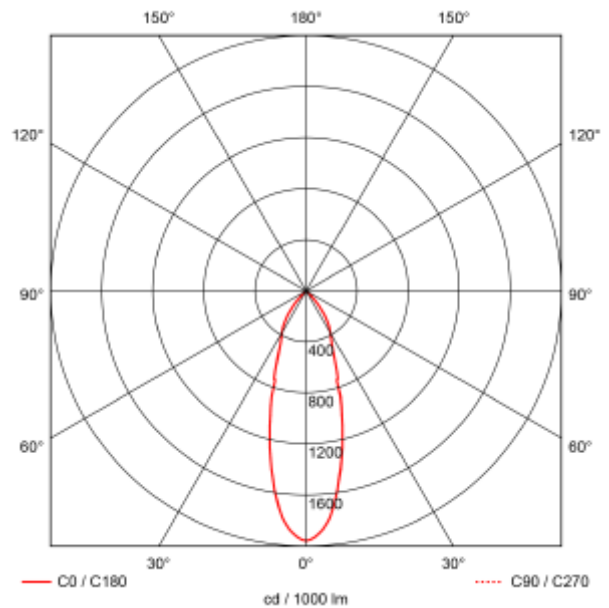

PRODUCT SHEET

Sargas Rotatable
Art. no: 29927-36-3

Lighting Solutions

Sargas Rotatable

 93mm

SPECIFICATIONS

System Power [W]:	8W
CCT (Color Temperature):	2700K
CRI / Ra:	90
Lumen LED (tc=25):	600lm
Beam Angle:	36°
Lens (Diffuser):	Clear
Dimming:	Phase-Cut
System Voltage [V]:	230V 50Hz
Connection:	QuickConnect
Mounting:	Recessed, Ceiling
Cut-out [mm]:	Ø93mm
MacAdam (SDCM):	3
Color:	White
Height [mm]:	56mm
Width [mm]:	100mm
To be recessed in insulation:	No

Sargas is an indoor downlight that can be tilted 53° and rotated 350° so you can point the light where you need it. This makes the downlight suitable for pitched roof, but also for flat ceilings to light up a wall, paintings or details you want to highlight. Comes with phase-cut driver with QuickConnect for easy installation. Cut-out Ø93mm.