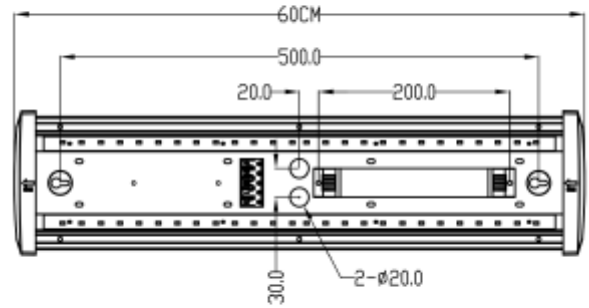

PRODUCT SHEET

Universal IP44

Art. no: 8070-105-3

Lighting Solutions

Universal IP44

SPECIFICATIONS

Lightsource Type:	LED (built in)
System Power [W]:	16W
CCT (Color Temperature):	3000K
CRI / Ra:	80
Lumen Output:	1782lm
Lumen LED (tc=25):	2000lm
Beam Angle:	105°
Lens (Diffuser):	PMMA Opal
Dimming:	None
System Voltage [V]:	230V 50Hz
Connection:	QuickConnect
Mounting:	Surface, Ceiling
Lifetime [h]:	L80B10: 100 000h
Lumen/W:	117lm/W
MacAdam (SDCM):	3
Color:	White
Length [mm]:	600mm
Height [mm]:	50mm
Width [mm]:	160mm
Weight [kg]:	1,4kg