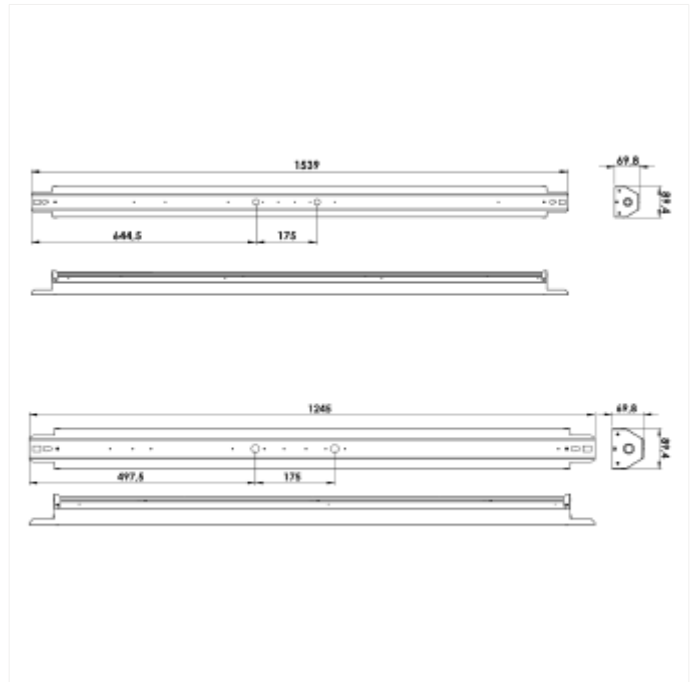

PRODUCT FAMILY SHEET

Bladeline Z

Bladeline Z

Bladeline Z is a highly efficient LED luminaire with up to 179lm/w. Due to fact that it may be installed surface mounted on the ceiling or on electrical tracks makes it highly flexible. Can be opened without using tools and it has the electric connectors on quick fit clamps. The Bladeline Z is made from galvanized steel with medium or wide beam (75° and 90°) optic in 42W or 75W versions.

VERSIONS

Art.No	Effect [W]	Cold Lumen [lm]	Lumen Output [lm]	CCT [K]	Beam Angle [°]	Lens Difuser	CRI [>]	Color	Light Control	Connection
101218-00-1	75	13200	13082	4000	Medium	Lens	80	Aluminium	None	Quickconnectx2
101213-00-1	75	13000	12411	3000	Medium		80	Aluminium	None	Quickconnectx2
101131-01-1-d dd	42	7400	7166	3000	Wide		80	Aluminium	DALI2	QuickConnect
101136-00-1-d dd	42	7800	7554	4000	Medium		80	Aluminium	DALI2	QuickConnect
101133-00-1-d dd	75	13000	12411	3000	Wide		80	Aluminium	DALI2	QuickConnect
101136-01-1-d dd	42	7800	7544	4000	Wide		80	Aluminium	DALI2	QuickConnect
101131-00-1-d dd	42	7400	7166	3000	Medium		80	Aluminium	DALI2	QuickConnect
101131-00-1	42	7400	7166	3000	Medium		80	Aluminium	None	QuickConnect
101131-01-1	42	7400	7166	3000	Wide		80	Aluminium	None	QuickConnect
101136-00-1	42	7800	7554	4000	Medium		80	Aluminium	None	QuickConnect
101136-01-1	42	7800	7544	4000	Wide		80	Aluminium	None	QuickConnect