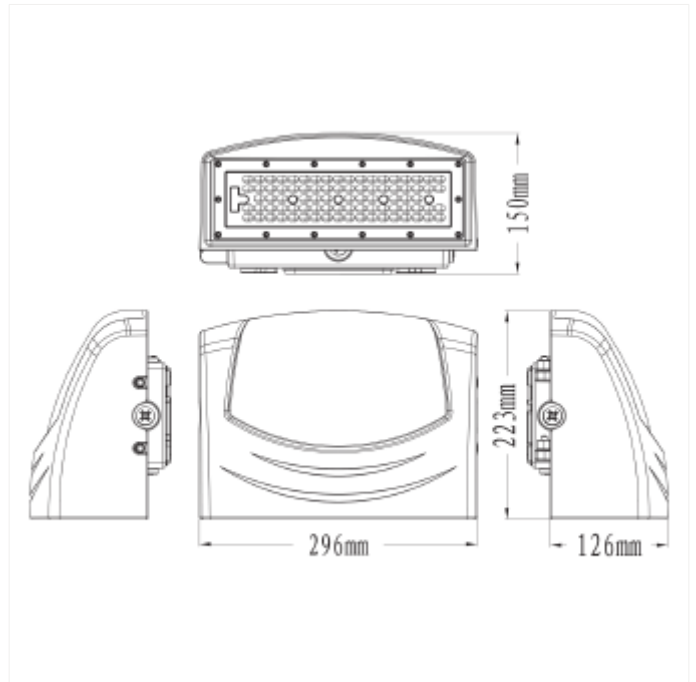

PRODUCT FAMILY SHEET

Coxa

Lighting Solutions

Coxa

Coxa is a top quality LED wall pack designed for outdoor areas lighting and courtyard illumination. With Asymmetrical light distribution, Coxa is good to replace 250W Metal Halide lamps. With powder coating and sand textured housing, Coxa has good performance of corrosion-resistance.

VERSIONS

Art.No	Effect [W]	Cold Lumen [lm]	Lumen Output [lm]	CCT [K]	Beam Angle [°]	Lens Difuser	CRI [>]	Color	Light Control	Connection
2282-2	40	6000	5900	4000	Asymmetric	Clear	70	Black	None	Terminal
2283-2-2	70	11000	10000	4000	Asymmetric	Clear	70	Black	None	Terminal
2281-2-2	70	10500	9850	3000	Asymmetric	Clear	70	Black	None	Terminal