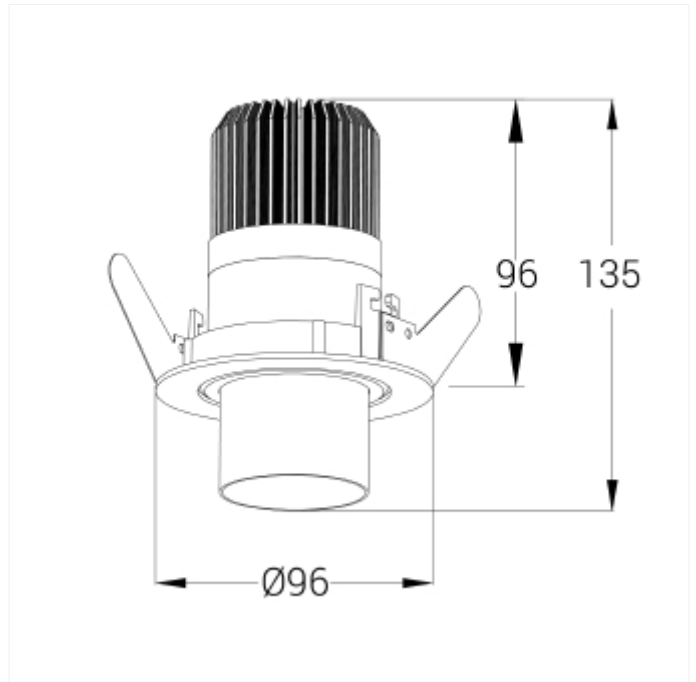

PRODUCT FAMILY SHEET

Zoom Recessed COB

Zoom Recessed COB

Zoom Recessed, is relatively small downlight with a cut-out size of Ø81mm. The unique zoom patent makes it possible to vary the beam angle between 5 - and 60 degrees making this model highly versatile. The Zoom Recessed is available in both 2700 and 3000 Kelvin and is made from robust die-cast aluminum. Tilttable 25° Please see the table for technical details.

VERSIONS

Art.No	Effect [W]	Cold Lumen [lm]	Lumen Output [lm]	CCT [K]	Beam Angle [°]	Lens Difuser	CRI [>]	Color	Light Control	Connection
1013-02-560-3	15	1250		2700	5-60°	Clear	90	White	Phase-Cut	18i3 Quick connectio
1013-02-560-2	15	1250		2700	5-60°	Clear	90	Black	Phase-Cut	18i3 Quick connectio
1014-02-560-2	15	1300		3000	5-60°	Clear	90	Black	Phase-Cut	18i3 Quick connectio
1013-560-3	15	1250		2700	5-60°	Clear	90	White	Phase-Cut	18i3 Quick connectio
1014-560-2	15	1300		3000	5-60°	Clear	90	Black	Phase-Cut	18i3 Quick connectio