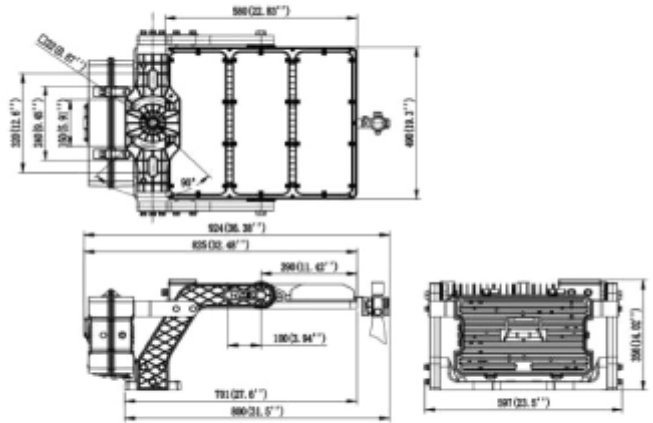

FDV SPEC SHEET

X-Flood

Art. no: 101313-13-2-BC-ddd

Lighting Solutions

X-Flood

Art. no: 101313-13-2-BC-dd

LIGHT TECHNICAL

Lightsource Type:	LED (built in)
Lumen LED (tc=25):	175200
CCT (Color Temperature):	4000
CRI / Ra:	70
Color Code:	740
Lens (Diffuser):	Lens

PRODUCT

Ingress Protection:	IP66
Impact Protection:	IK08
Wind force (EPA) [m2] at 0°:	0,39
Operating Temperature [°C]:	-30 - 40
Lifetime [h]:	L80B10: 100 000
Color:	Black
Length [mm]:	700
Height [mm]:	510
Width [mm]:	145
Weight [kg]:	33
Housing Material :	Aluminium