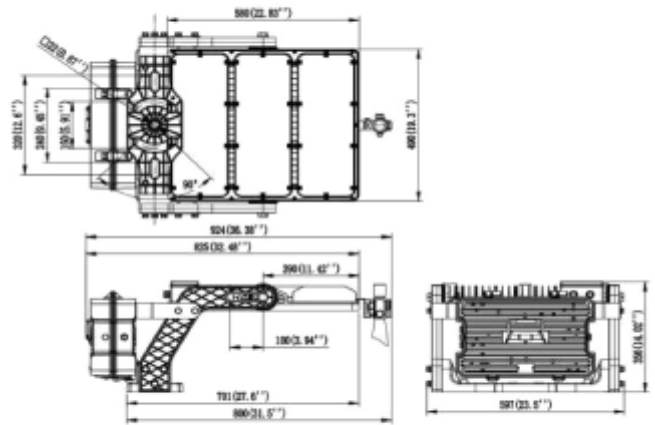

FDV SPEC SHEET

X-Flood

Art. no: 101313-14-2-BC-ddd

NORLUX®

Lighting Solutions

X-Flood

Art. no: 101313-14-2-BC-dd

LIGHT TECHNICAL

Lightsource Type:	LED (built in)
Lumen LED (tc=25):	175200
CCT (Color Temperature):	4000
CRI / Ra:	70
Color Code:	740
Lens (Diffuser):	Lens

PRODUCT

Ingress Protection:	IP66
Impact Protection:	IK08
Wind force (EPA) [m2] at 0°:	0,39
Operating Temperature [°C]:	-30 - 40
Lifetime [h]:	L80B10: 100 000
Color:	Black
Length [mm]:	700
Height [mm]:	510
Width [mm]:	145
Weight [kg]:	33
Housing Material :	Aluminium