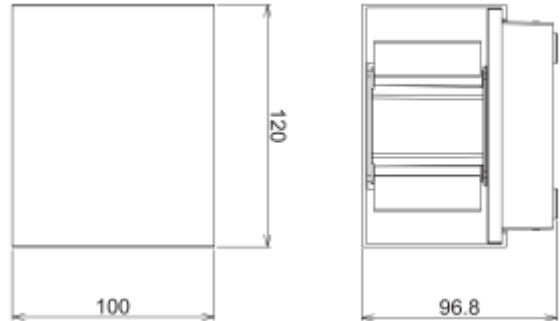

PRODUCT SHEET

Plaza Up&Down 900lm 830 15°-210° 10W BK

Art. no: 101510-2

Lighting Solutions

Plaza Up&Down 900lm 830 15°-210° 10W BK

Outdoor luminaire with a modern design with up and down light. Beam angles are adjustable from 15°-210° by changing position of flaps. Made of die-cast aluminum.

SPECIFICATIONS

System Power [W]:	10W
CCT (Color Temperature):	3000K
CRI / Ra:	80
Lumen Output:	830lm
Lumen LED (tc=25):	900lm
Beam Angle:	15°-210°
Lens (Diffuser):	Clear
Dimming:	None
System Voltage [V]:	230V 50Hz
Connection:	QuickConnect
Mounting:	Wall
Lifetime [h]:	L80B10: 100 000h
Lumen/W:	76lm/W
MacAdam (SDCM):	3
Color:	Black
Length [mm]:	120mm
Height [mm]:	100mm
Width [mm]:	96,8mm
Weight [kg]:	0,6kg