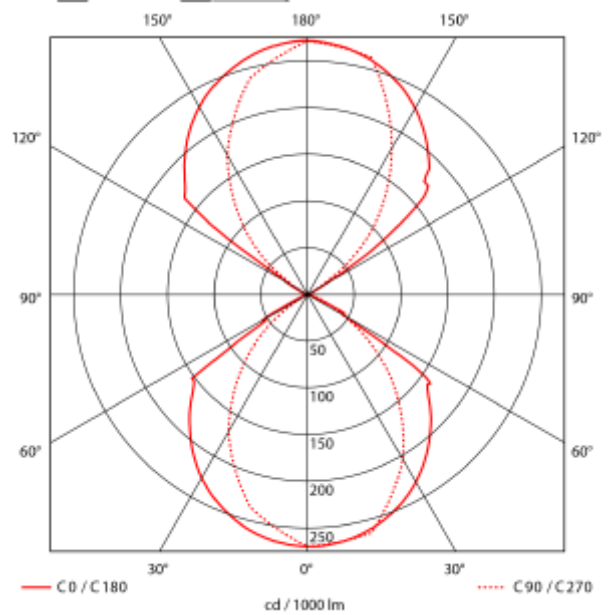

PRODUCT SHEET

Plaza Up&Down 900lm 830 15°-210° 10W BK

Art. no: 101510-2

Lighting Solutions

Plaza Up&Down 900lm 830 15°-210° 10W BK

Outdoor luminaire with a modern design with up and down light. Beam angles are adjustable from 15°-210° by changing position of flaps. Made of die-cast aluminum.

SPECIFICATIONS

System Power [W]:	10W
CCT (Color Temperature):	3000K
CRI / Ra:	80
Lumen Output:	830lm
Lumen LED (tc=25):	900lm
Beam Angle:	15°-210°
Lens (Diffuser):	Clear
Dimming:	None
System Voltage [V]:	230V 50Hz
Connection:	QuickConnect
Mounting:	Wall
Lifetime [h]:	L80B10: 100 000h
Lumen/W:	76lm/W
MacAdam (SDCM):	3
Color:	Black
Length [mm]:	120mm
Height [mm]:	100mm
Width [mm]:	96,8mm
Weight [kg]:	0,6kg