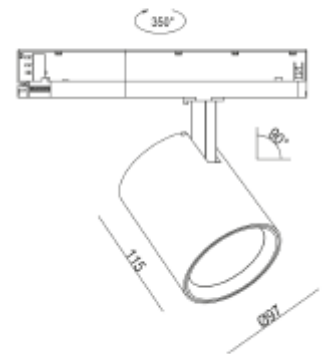

FDV SPEC SHEET

Rod Maxi C

Art. no: 102320-20-3

Lighting Solutions

Rod Maxi C

Art. no: 102320-20-3

LIGHT TECHNICAL

Lightsource Type:	LED (built in)
Lumen Output:	3861
Lumen LED (tc=25):	4800
Beam Angle:	20°
CCT (Color Temperature):	3000
CRI / Ra:	90
Color Code:	930
MacAdam (SDCM):	3
Lens (Diffuser):	Clear

Rod Maxi C

Art. no: 102320-20-3

Lighting Solutions

PRODUCT

Ingress Protection:	IP20
Impact Protection:	IK02
Lifetime [h]:	L80B10: 100 000
Color:	White
RAL:	RAL9010
Height [mm]:	115
Diameter [mm]:	97
Weight [kg]:	0,6
Housing Material :	Aluminium
Diffuser Material:	Aluminium
Material 2:	Polycarbonate