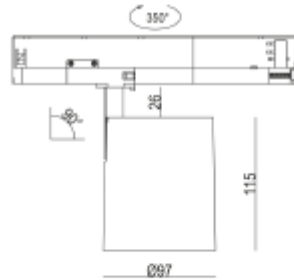

FDV SPEC SHEET

Rod Maxi C

Art. no: 102320-20-3

Lighting Solutions

Rod Maxi C

Art. no: 102320-20-3

LIGHT TECHNICAL

Lightsource Type:	LED (built in)
Lumen Output:	3861
Lumen LED (tc=25):	4800
Beam Angle:	20°
CCT (Color Temperature):	3000
CRI / Ra:	90
Color Code:	930
MacAdam (SDCM):	3
Lens (Diffuser):	Clear

Rod Maxi C

Art. no: 102320-20-3

Lighting Solutions

PRODUCT

Ingress Protection:	IP20
Impact Protection:	IK02
Lifetime [h]:	L80B10: 100 000
Color:	White
RAL:	RAL9010
Height [mm]:	115
Diameter [mm]:	97
Weight [kg]:	0,6
Housing Material :	Aluminium
Diffuser Material:	Aluminium
Material 2:	Polycarbonate