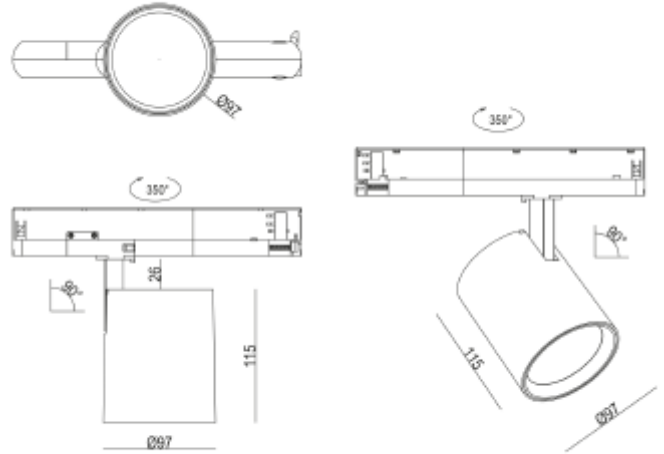

FDV SPEC SHEET

Rod Maxi C

Art. no: 102320-40-2

Lighting Solutions

Rod Maxi C

Art. no: 102320-40-2

LIGHT TECHNICAL

Lightsource Type:	LED (built in)
Lumen Output:	3861
Lumen LED (tc=25):	4800
Beam Angle:	40°
CCT (Color Temperature):	3000
CRI / Ra:	90
Color Code:	930
MacAdam (SDCM):	3
Lens (Diffuser):	Clear

MOUNTING / CONNECTION

Connection:	Track 3-Circuit
Mounting:	Track, Ceiling

ELECTRICAL DATA

Dimming:	None
Flickerfree:	Yes
System Power [W]:	27
System Voltage [V]:	230V 50Hz
Protection Class:	2

FDV SPEC SHEET

Rod Maxi C

Art. no: 102320-40-2

Lighting Solutions

PRODUCT

Ingress Protection:	IP20
Impact Protection:	IK02
Lifetime [h]:	L80B10: 100 000
Color:	Black
RAL:	RAL9005
Height [mm]:	115
Diameter [mm]:	97
Weight [kg]:	0,6
Housing Material :	Aluminium
Diffuser Material:	Aluminium
Material 2:	Polycarbonate