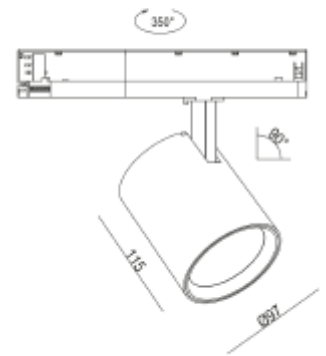

FDV SPEC SHEET

Rod Maxi C

Art. no: 102320-40-3

Lighting Solutions

Rod Maxi C

Art. no: 102320-40-3

LIGHT TECHNICAL

Lightsource Type:	LED (built in)
Lumen Output:	3861
Lumen LED (tc=25):	4800
Beam Angle:	40°
CCT (Color Temperature):	3000
CRI / Ra:	90
Color Code:	930
MacAdam (SDCM):	3
Lens (Diffuser):	Clear

Rod Maxi C

Art. no: 102320-40-3

Lighting Solutions

PRODUCT

Ingress Protection:	IP20
Impact Protection:	IK02
Lifetime [h]:	L80B10: 100 000
Color:	White
RAL:	RAL9010
Height [mm]:	115
Diameter [mm]:	97
Weight [kg]:	0,6
Housing Material :	Aluminium
Diffuser Material:	Aluminium
Material 2:	Polycarbonate