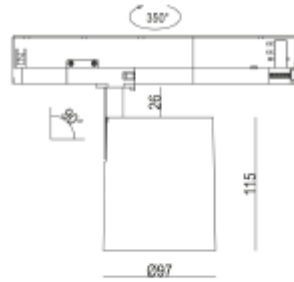

FDV SPEC SHEET

Rod Maxi C

Art. no: 102320-40-3

Lighting Solutions

Rod Maxi C

Art. no: 102320-40-3

LIGHT TECHNICAL

Lightsource Type:	LED (built in)
Lumen Output:	3861
Lumen LED (tc=25):	4800
Beam Angle:	40°
CCT (Color Temperature):	3000
CRI / Ra:	90
Color Code:	930
MacAdam (SDCM):	3
Lens (Diffuser):	Clear

Rod Maxi C

Art. no: 102320-40-3

Lighting Solutions

PRODUCT

Ingress Protection:	IP20
Impact Protection:	IK02
Lifetime [h]:	L80B10: 100 000
Color:	White
RAL:	RAL9010
Height [mm]:	115
Diameter [mm]:	97
Weight [kg]:	0,6
Housing Material :	Aluminium
Diffuser Material:	Aluminium
Material 2:	Polycarbonate