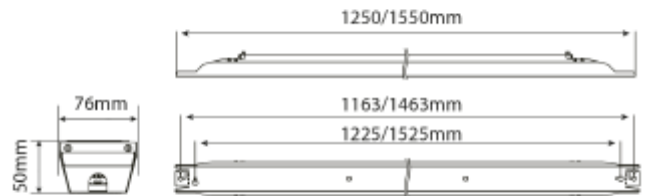

## FDV SPEC SHEET

C Line Base

Art. no: 102512-2-00-1

Lighting Solutions

## C Line Base

Art. no: 102512-2-00-1

### PRODUCT

Ingress Protection:	IP23
Impact Protection:	IK08
Lifetime [h]:	L80: 100 000
Color:	Steel
Length [mm]:	1550
Height [mm]:	50
Width [mm]:	76
Weight [kg]:	2,54