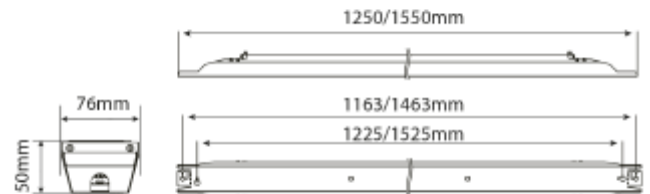

## FDV SPEC SHEET

C Line Base

Art. no: 102517-2-01-1

Lighting Solutions

## C Line Base

Art. no: 102517-2-01-1

### PRODUCT

Ingress Protection:	IP23
Impact Protection:	IK08
Lifetime [h]:	L80: 100 000
Color:	Steel
Length [mm]:	1550
Height [mm]:	50
Width [mm]:	76
Weight [kg]:	2,54