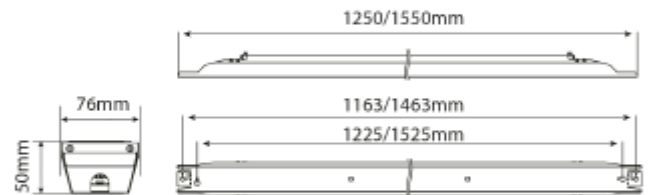

## FDV SPEC SHEET

C Line NWC

Art. no: 102517-2-NW-01-1

Lighting Solutions

### PRODUCT

Ingress Protection:	IP23
Impact Protection:	IK08
Lifetime [h]:	L80: 100 000
Color:	Steel
Length [mm]:	1550
Height [mm]:	50
Width [mm]:	76
Weight [kg]:	2,54