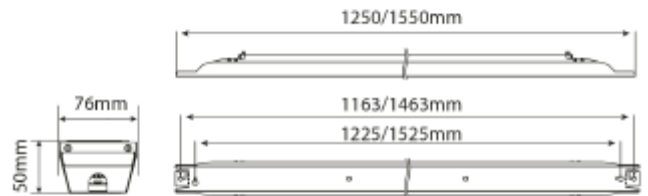

FDV SPEC SHEET

C Line NWC

Art. no: 102517-NW-01-1

Lighting Solutions

C Line NWC

Art. no: 102517-NW-01-1

LIGHT TECHNICAL

Lightsource Type:	LED (replaceable)
Lumen Output:	13600
Lumen LED (tc=25):	15800
Beam Angle:	90°
CCT (Color Temperature):	4000
CRI / Ra:	80
Color Code:	840
MacAdam (SDCM):	3
Lens (Diffuser):	Clear

PRODUCT

Ingress Protection:	IP23
Impact Protection:	IK08
Lifetime [h]:	L80: 100 000
Color:	Steel
Length [mm]:	1550
Height [mm]:	50
Width [mm]:	76
Weight [kg]:	2,54

ELECTRICAL DATA

Dimming:	Norlux Wireless Connect
Flickerfree:	Yes
System Power [W]:	80
System Voltage [V]:	230V 50Hz
Protection Class:	1
Max load pr circuit - B10:	18
Max load pr circuit - B16:	26
Max load pr circuit - C10:	18
Max load pr circuit - C16:	28