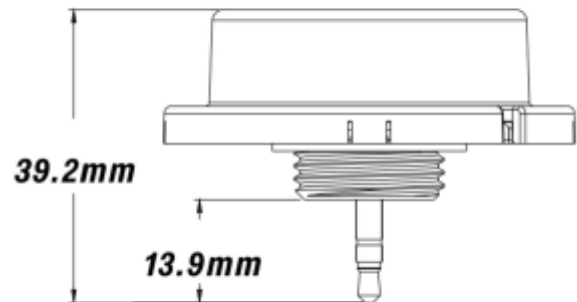

PRODUCT SHEET

NWC Plug in node IP66
Art. no: 102551-NW-03

Lighting Solutions

NWC Plug in node IP66

SPECIFICATIONS

Ingress Protection:	IP66
Color:	White
RAL Code:	RAL9010
Height:	39,2mm