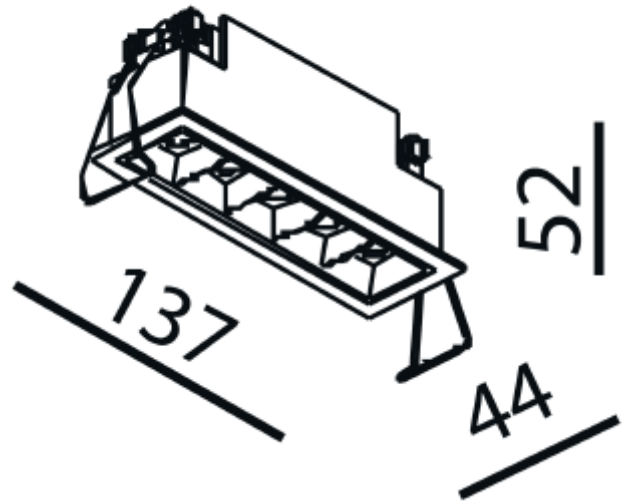

## FDV SPEC SHEET

Cold 5

Art. no: 1107-30-3

Lighting Solutions

 130x36mm

## Cold 5

Art. no: 1107-30-3

### MOUNTING / CONNECTION

Connection:	Depending on driver
Cut-out [mm]:	130x36
Mounting:	Recessed, Ceiling

### PRODUCT

To be recessed in insulation:	No
Ingress Protection:	IP20
Lifetime [h]:	L80B10: 100 000
Color:	White
Length [mm]:	137
Height [mm]:	52
Width [mm]:	44
Weight [kg]:	0,32
Housing Material :	Aluminium
Material 2:	Mechanical installed part(Steel