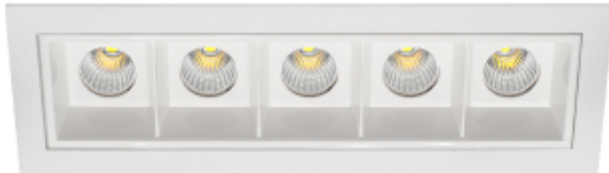

## FDV SPEC SHEET

Cold 5

Art. no: 1107-30-3

Lighting Solutions

 130x36mm

### LIGHT TECHNICAL

Lightsource Type:	LED (built in)
Lumen Output:	1065
Lumen LED (tc=25):	1150
Beam Angle:	30°
CCT (Color Temperature):	3000
CRI / Ra:	90
Color Code:	930
MacAdam (SDCM):	2
Lens (Diffuser):	None

### PRODUCT

To be recessed in insulation:	No
Ingress Protection:	IP20
Lifetime [h]:	L80B10: 100 000
Color:	White
Length [mm]:	137
Height [mm]:	52
Width [mm]:	44
Weight [kg]:	0,32
Housing Material :	Aluminium
Material 2:	Mechanical installed part(Steel