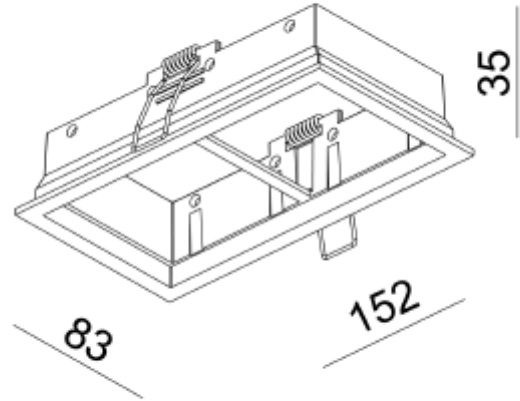

FDV SPEC SHEET

Rise L Double Mounting kit WH

Art. no: 11090-2-3

Lighting Solutions

Rise L Double Mounting kit WH

Art. no: 11090-2-3

PRODUCT

Color:	White
Housing Material :	Polycarbonate