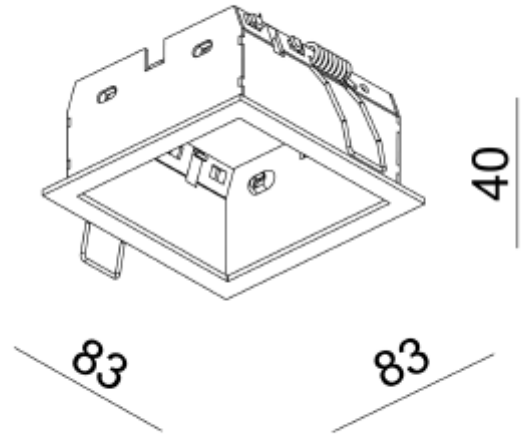

FDV SPEC SHEET

Rise L Mounting kit WH

Art. no: 11090-3

NORLUX®

Lighting Solutions

Rise L Mounting kit WH

Art. no: 11090-3

PRODUCT

Color:	White
Length [mm]:	83
Height [mm]:	40
Width [mm]:	83
Housing Material :	Polycarbonate