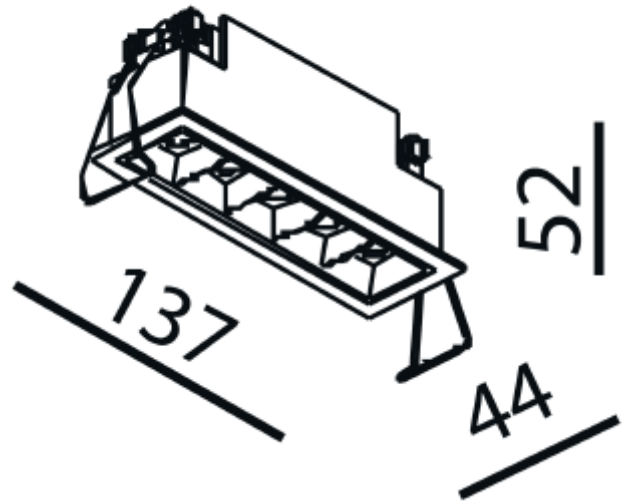

## FDV SPEC SHEET

Cold 5

Art. no: 1117-30-2

# NORLUX®

Lighting Solutions

 130x36mm

### MOUNTING / CONNECTION

Connection:	Depending on driver
Cut-out [mm]:	130x36
Mounting:	Recessed, Ceiling

### PRODUCT

To be recessed in insulation:	No
Ingress Protection:	IP20
Lifetime [h]:	L80B10: 100 000
Color:	Black
Length [mm]:	137
Height [mm]:	52
Width [mm]:	44
Weight [kg]:	0,32
Housing Material :	Aluminium
Material 2:	Mechanical installed part(Steel