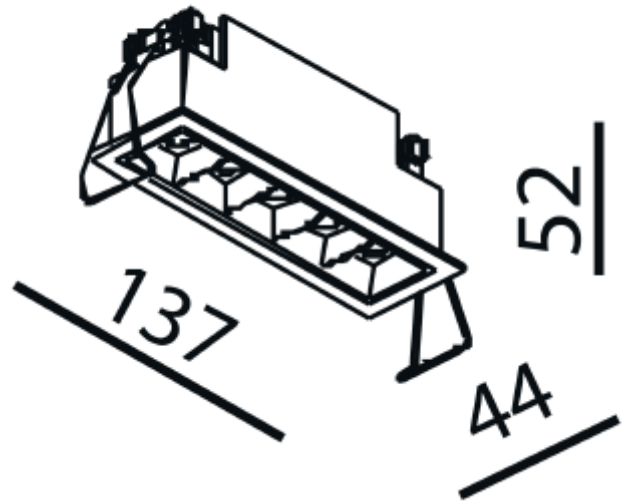

## FDV SPEC SHEET

Cold 5

Art. no: 1118-30-3

# NORLUX®

Lighting Solutions

 130x36mm

### MOUNTING / CONNECTION

Connection:	Depending on driver
Cut-out [mm]:	Ø130x36
Mounting:	Recessed, Ceiling

### PRODUCT

To be recessed in insulation:	No
Ingress Protection:	IP20
Lifetime [h]:	L80B10: 100 000
Color:	White
Length [mm]:	137
Height [mm]:	52
Width [mm]:	44
Weight [kg]:	0,32
Housing Material :	Aluminium
Material 2:	Mechanical installed part(Steel