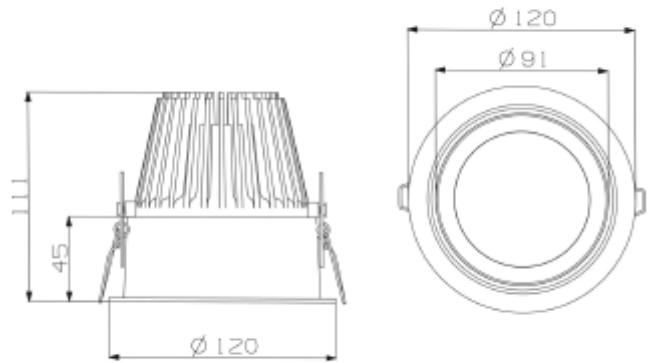

## FDV SPEC SHEET

Trimo Mini

Art. no: 18020-7-60-3-ddd

Lighting Solutions

 112mm

### MOUNTING / CONNECTION

Connection:	18i5 DALI Quick connection
Cut-out [mm]:	Ø112
Mounting:	Recessed, Ceiling

### PRODUCT

To be recessed in insulation:	No
Ingress Protection:	IP20
Lifetime [h]:	L80B10: 100 000
Color:	White
Height [mm]:	110
Width [mm]:	122
Weight [kg]:	0,7