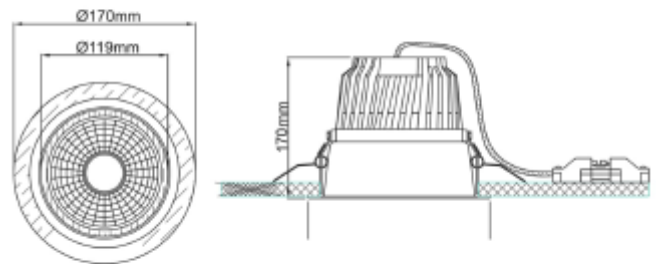

## FDV SPEC SHEET

Trimo

Art. no: 18045-7-60-3-ddd

 155mm

### MOUNTING / CONNECTION

Connection:	18i5 DALI Quick connection
Cut-out [mm]:	Ø155
Mounting:	Recessed, Ceiling

### PRODUCT

To be recessed in insulation:	No
Ingress Protection:	IP20
Lifetime [h]:	L80B10: 60 000
Color:	White
Length [mm]:	170
Height [mm]:	170
Width [mm]:	170
Weight [kg]:	1,4