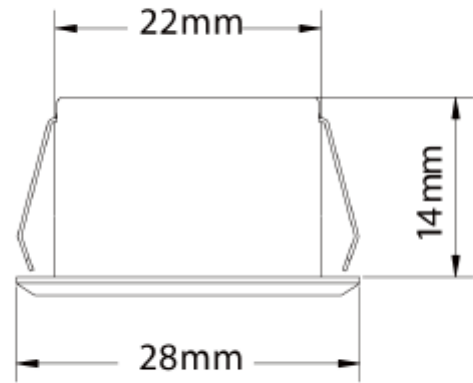

## FDV SPEC SHEET

Capella 150lm 827 45° 1,1W WH 2m cable w/o driver  
Art. no: 2173-45-3

*Lighting Solutions*

# Capella 150lm 827 45° 1,1W WH 2m cable w/o driver

Art. no: 2173-45-3

## FDV SPEC SHEET

Capella 150lm 827 45° 1,1W WH 2m cable w/o driver  
Art. no: 2173-45-3

### LIGHT TECHNICAL

Lightsource Type:	LED (built in)
Lumen Output:	130
Lumen LED (tc=25):	130
Beam Angle:	45°
CCT (Color Temperature):	2700
CRI / Ra:	80
Color Code:	827
MacAdam (SDCM):	2
Lens (Diffuser):	Clear
Dimming:	Depending on Driver
System Power [W]:	1,1
Protection Class:	3
Socket / Cap-Base:	N/A
Current Output [mA]:	350
Voltage Forward Min [V]:	2,8
Voltage Forward Max [V]:	3,2
Connection:	Mini connector 2m
Cut-out [mm]:	Ø25
Mounting:	Recessed, Floor, Furnishings, Furni
Ingress Protection:	IP44
Operating Temperature [°C]:	-20 - 40
Lifetime [h]:	L80B10: 100 000
Color:	White
Length [mm]:	22
Height [mm]:	14
Width [mm]:	28