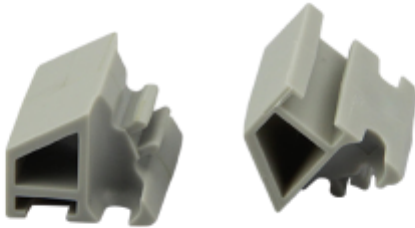

## PRODUCT SHEET

Riva Bracket 60° (clip on without magnet) 1 pc  
Art. no: 2200-19

*Lighting Solutions*

# Riva Bracket 60° (clip on without magnet) 1 pc

SPECIFICATIONS	
Color:	Grey
Weight:	0,003kg