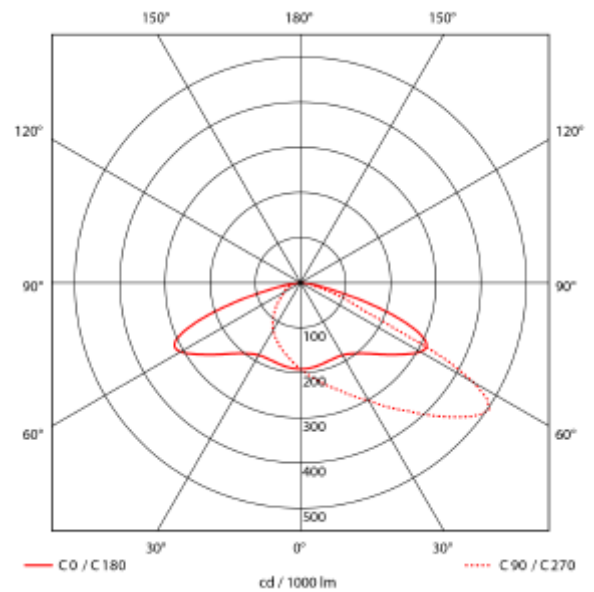

PRODUCT SHEET

Coxa

Art. no: 2282-2

Lighting Solutions

Coxa

SPECIFICATIONS	
Lightsource Type:	LED (built in)
System Power [W]:	40W
CCT (Color Temperature):	4000K
CRI / Ra:	70
Lumen Output:	5900lm
Lumen LED (tc=25):	6000lm
Beam Angle:	Asymmetric
Lens (Diffuser):	Clear
Dimming:	None
System Voltage [V]:	230V 50Hz
Connection:	Terminal
Mounting:	Surface, Wall
Lifetime [h]:	L80B10: 100 000h
Lumen/W:	144lm/W
Color:	Black
Length [mm]:	223mm
Height [mm]:	296mm
Width [mm]:	150mm
Weight [kg]:	3,9kg