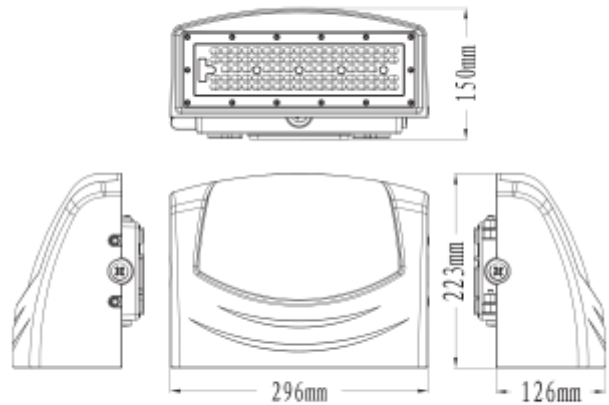

PRODUCT SHEET

Coxa

Art. no: 2282-2

Lighting Solutions

Coxa

SPECIFICATIONS	
Lightsource Type:	LED (built in)
System Power [W]:	40W
CCT (Color Temperature):	4000K
CRI / Ra:	70
Lumen Output:	5900lm
Lumen LED (tc=25):	6000lm
Beam Angle:	Asymmetric
Lens (Diffuser):	Clear
Dimming:	None
System Voltage [V]:	230V 50Hz
Connection:	Terminal
Mounting:	Surface, Wall
Lifetime [h]:	L80B10: 100 000h
Lumen/W:	144lm/W
Color:	Black
Length [mm]:	223mm
Height [mm]:	296mm
Width [mm]:	150mm
Weight [kg]:	3,9kg

Coxa is a top quality LED wall pack designed for outdoor areas lighting and courtyard illumination. With Asymmetrical light distribution, Coxa is good to replace 250W Metal Halide lamps. With powder coating and sand textured housing, Coxa has good performance of corrosion-resistance.